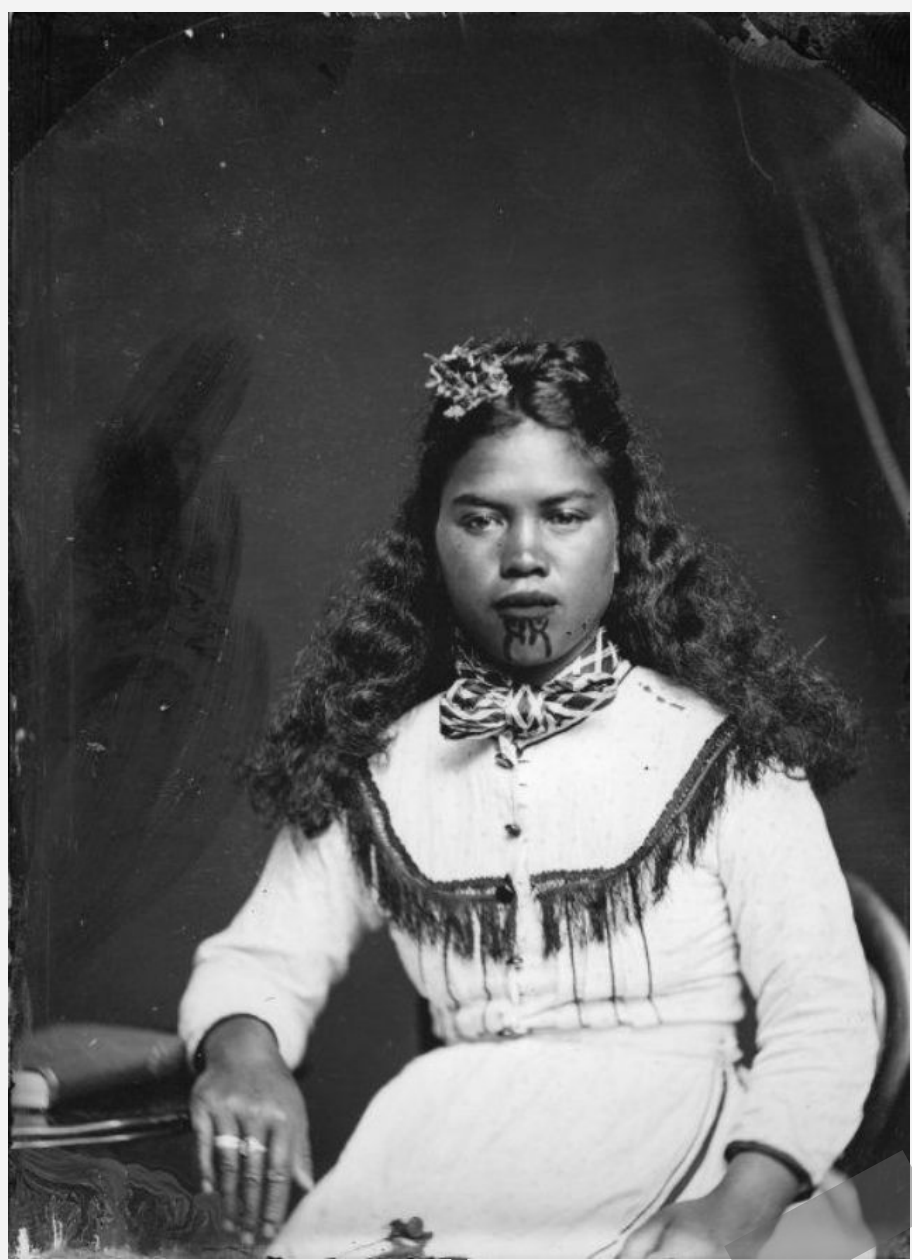

The Moko Kauae, Traditional Maori Tattoo

*Circa. Early
20th century*

+

+

+

1/2
1/2

Miss Rosemary
17/11/35